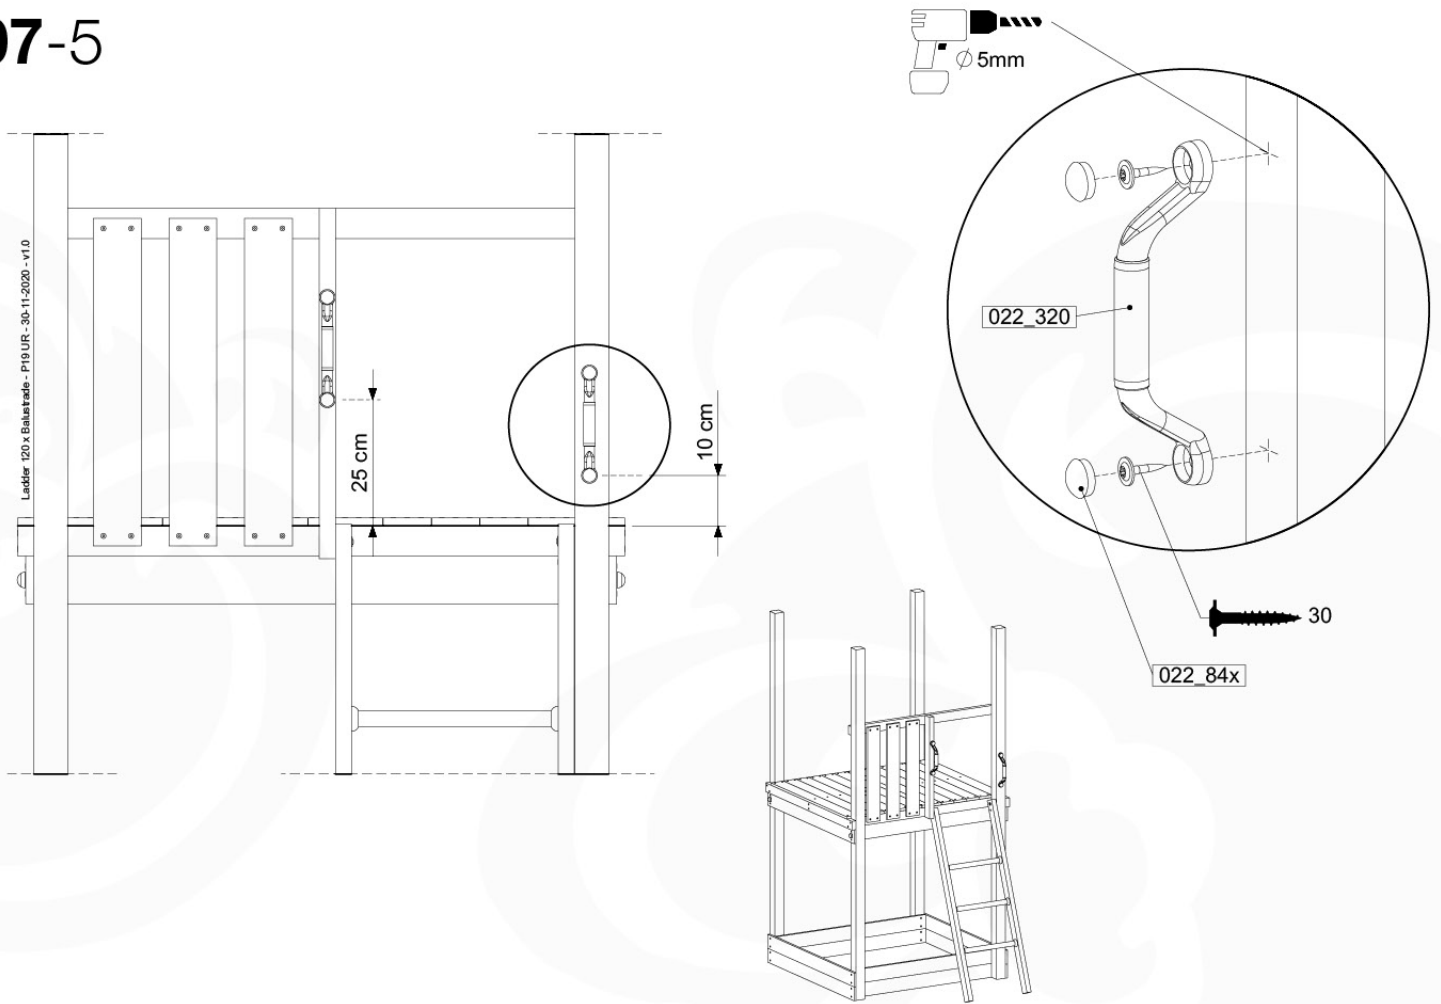

07-5

08 Swing Frame / Climb Frame

09

+

09

1-Swing frame / 2-Swing frame
457_101
457_102

+

09

1-Climb frame / 2-Climb frame
457_105
457_106