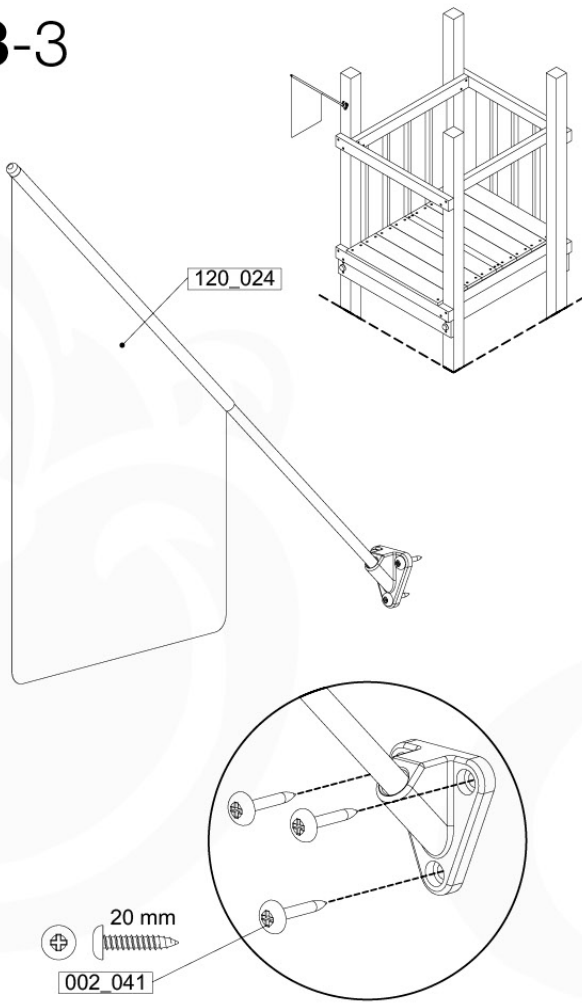

13-3

13-4

Accessory set - P04 - 18-11-2020 - v3

13-5

14