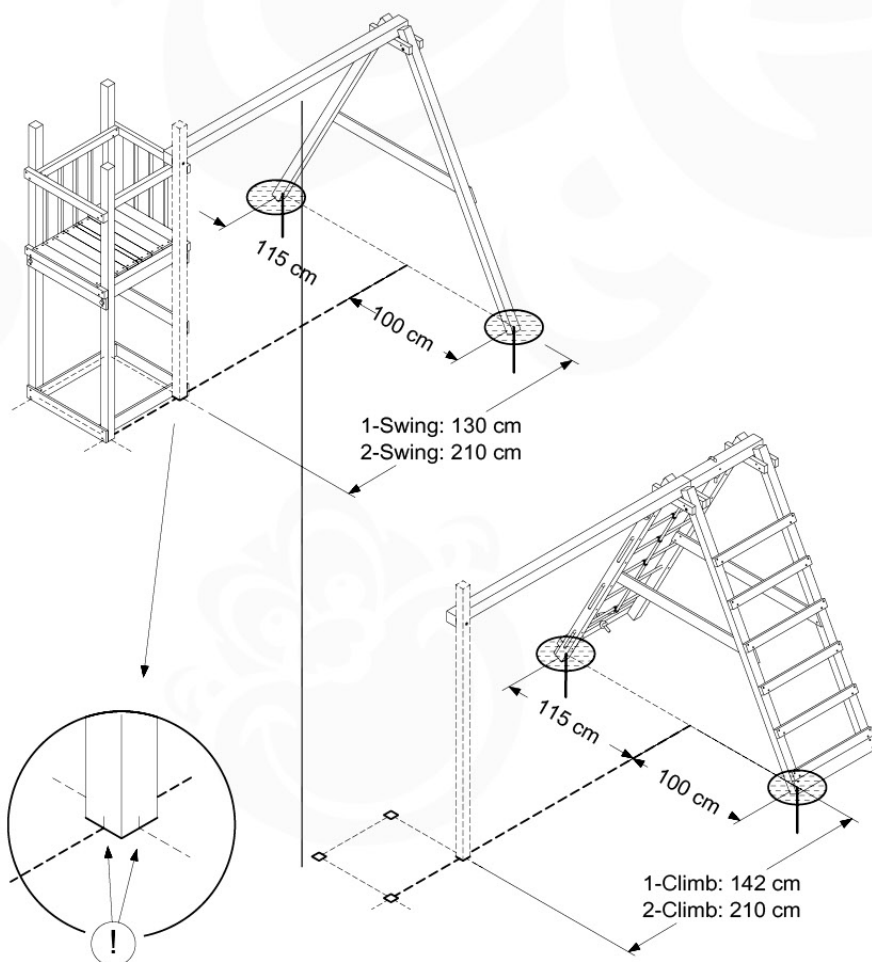

# 04 Base Tower

BT11

	PartNo	PartName	QTY.
Hardware Pack	001_406	Stealth Screw 8x45	10
	002_220	Gap Point Screw T25 - 5x45	118
	002_223	Gap Point Screw T25 - 5x80	20
Other	007_001	Ground-anchor	2
Hardware Pack	022_31x	bpc-base version 3	8
	022_84x	bpc cover	8
Timber	A240	Post 70x70 L2400	4
	C114	Beam 1140 mm	5
	D100	Board 1000 mm	11-14
	D114	Board 1140 mm	12