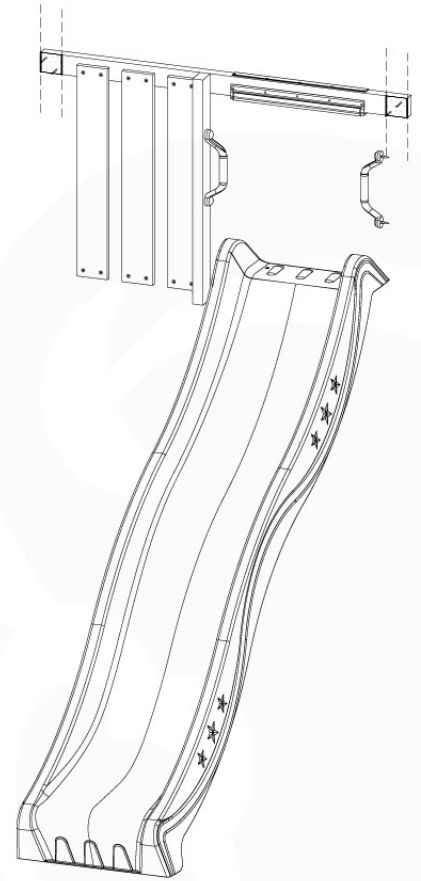

11 Slide Set

SL07

	PartNo	PartName	QTY.
Hardware Pack	000_101	Nail Pan Head	10
	002_220	Gap Point Screw T25 - 5x45	16
	002_223	Gap Point Screw T25 - 5x80	8
	002_308	Gap Point Screw T25 - 5x20	2
Other	120_102	Handgrip set (complete 2x)	1
	123_200	Bumperpad	1
	324_xxx 334_xxx	Wavy Star Slide XL 2200 mm / Wavy Star Slide XXL 2650 mm	1
Timber	C70	Beam 700 mm	1
	C114	Beam 1140 mm	1
	D65	Board 650 mm	3