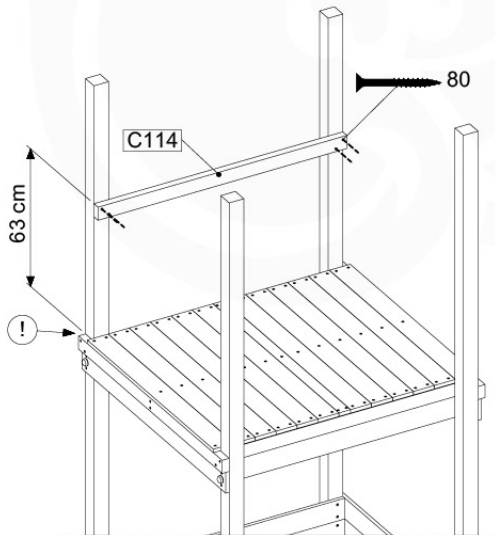

11 Slide Set

SL07

	PartNo	PartName	QTY.
Hardware Pack	000_101	Nail Pan Head	10
	002_220	Gap Point Screw T25 - 5x45	16
	002_223	Gap Point Screw T25 - 5x80	8
	002_308	Gap Point Screw T25 - 5x20	2
Other	120_102	Handgrip set (complete 2x)	1
	123_200	Bumperpad	1
	324_xxx 334_xxx	Wavy Star Slide XL 2200 mm / Wavy Star Slide XXL 2650 mm	1
Timber	C70	Beam 700 mm	1
	C114	Beam 1140 mm	1
	D65	Board 650 mm	3

11-1

80

80